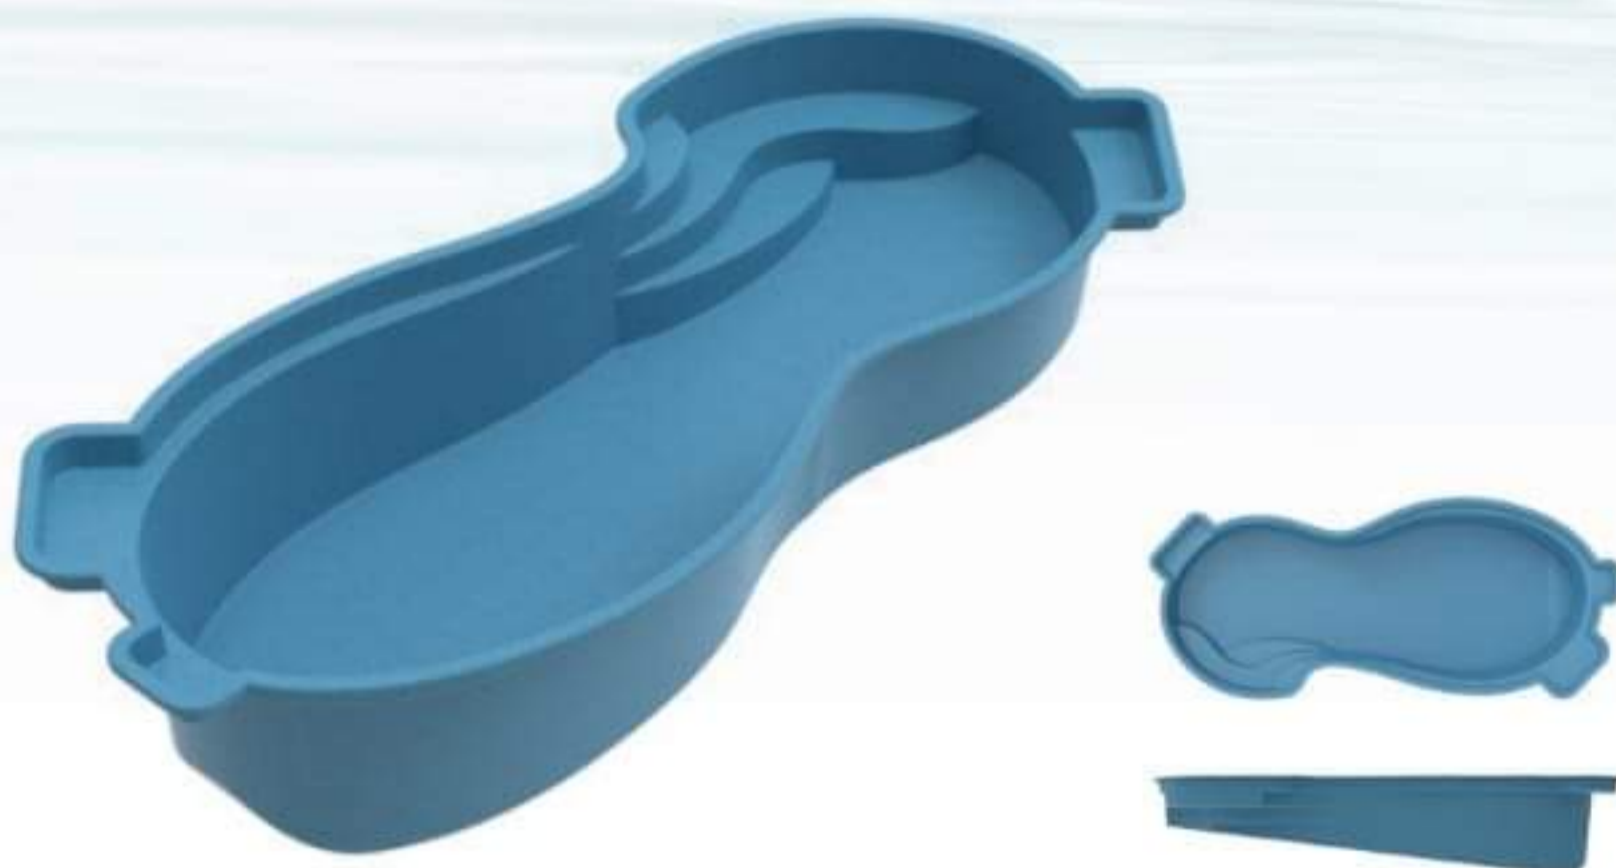

ATLANTIS

14' x 32'
Depth: 3'6" - 6'6"