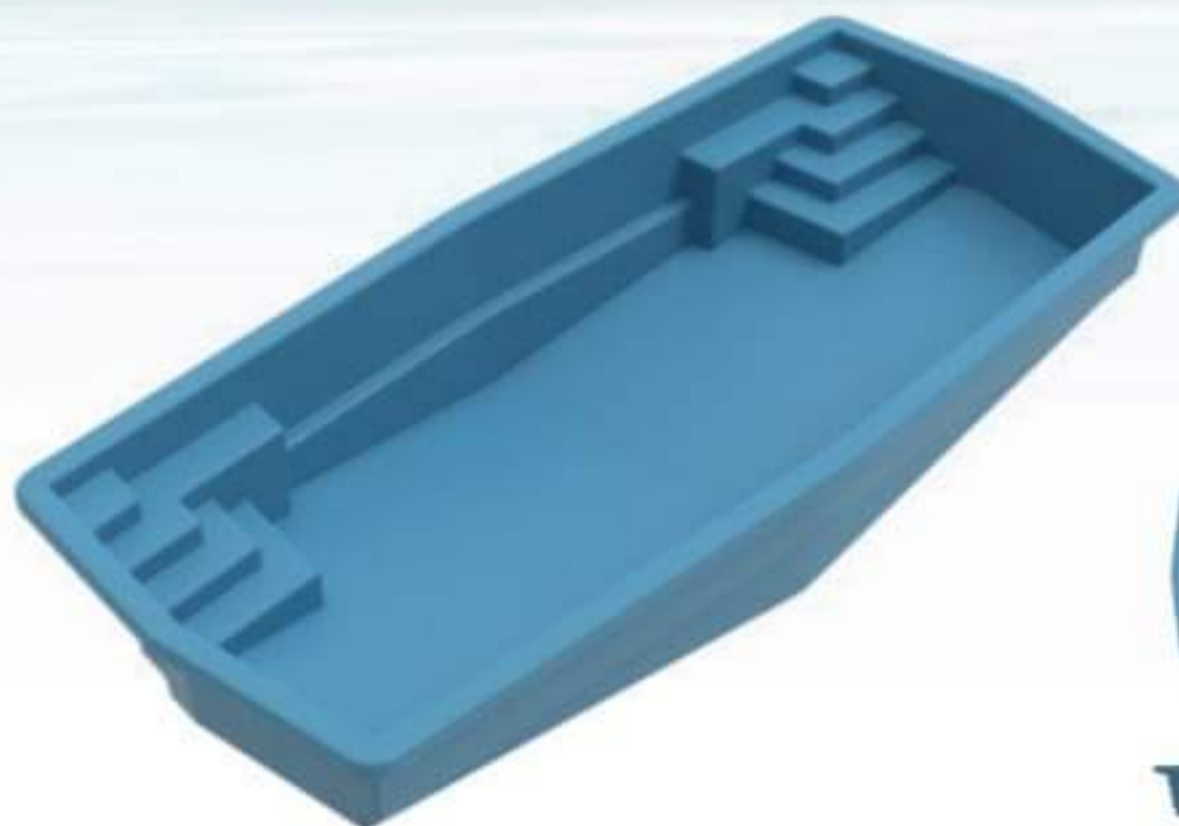

ALOHA

15' x 34'
Depth: 3'9" - 6'