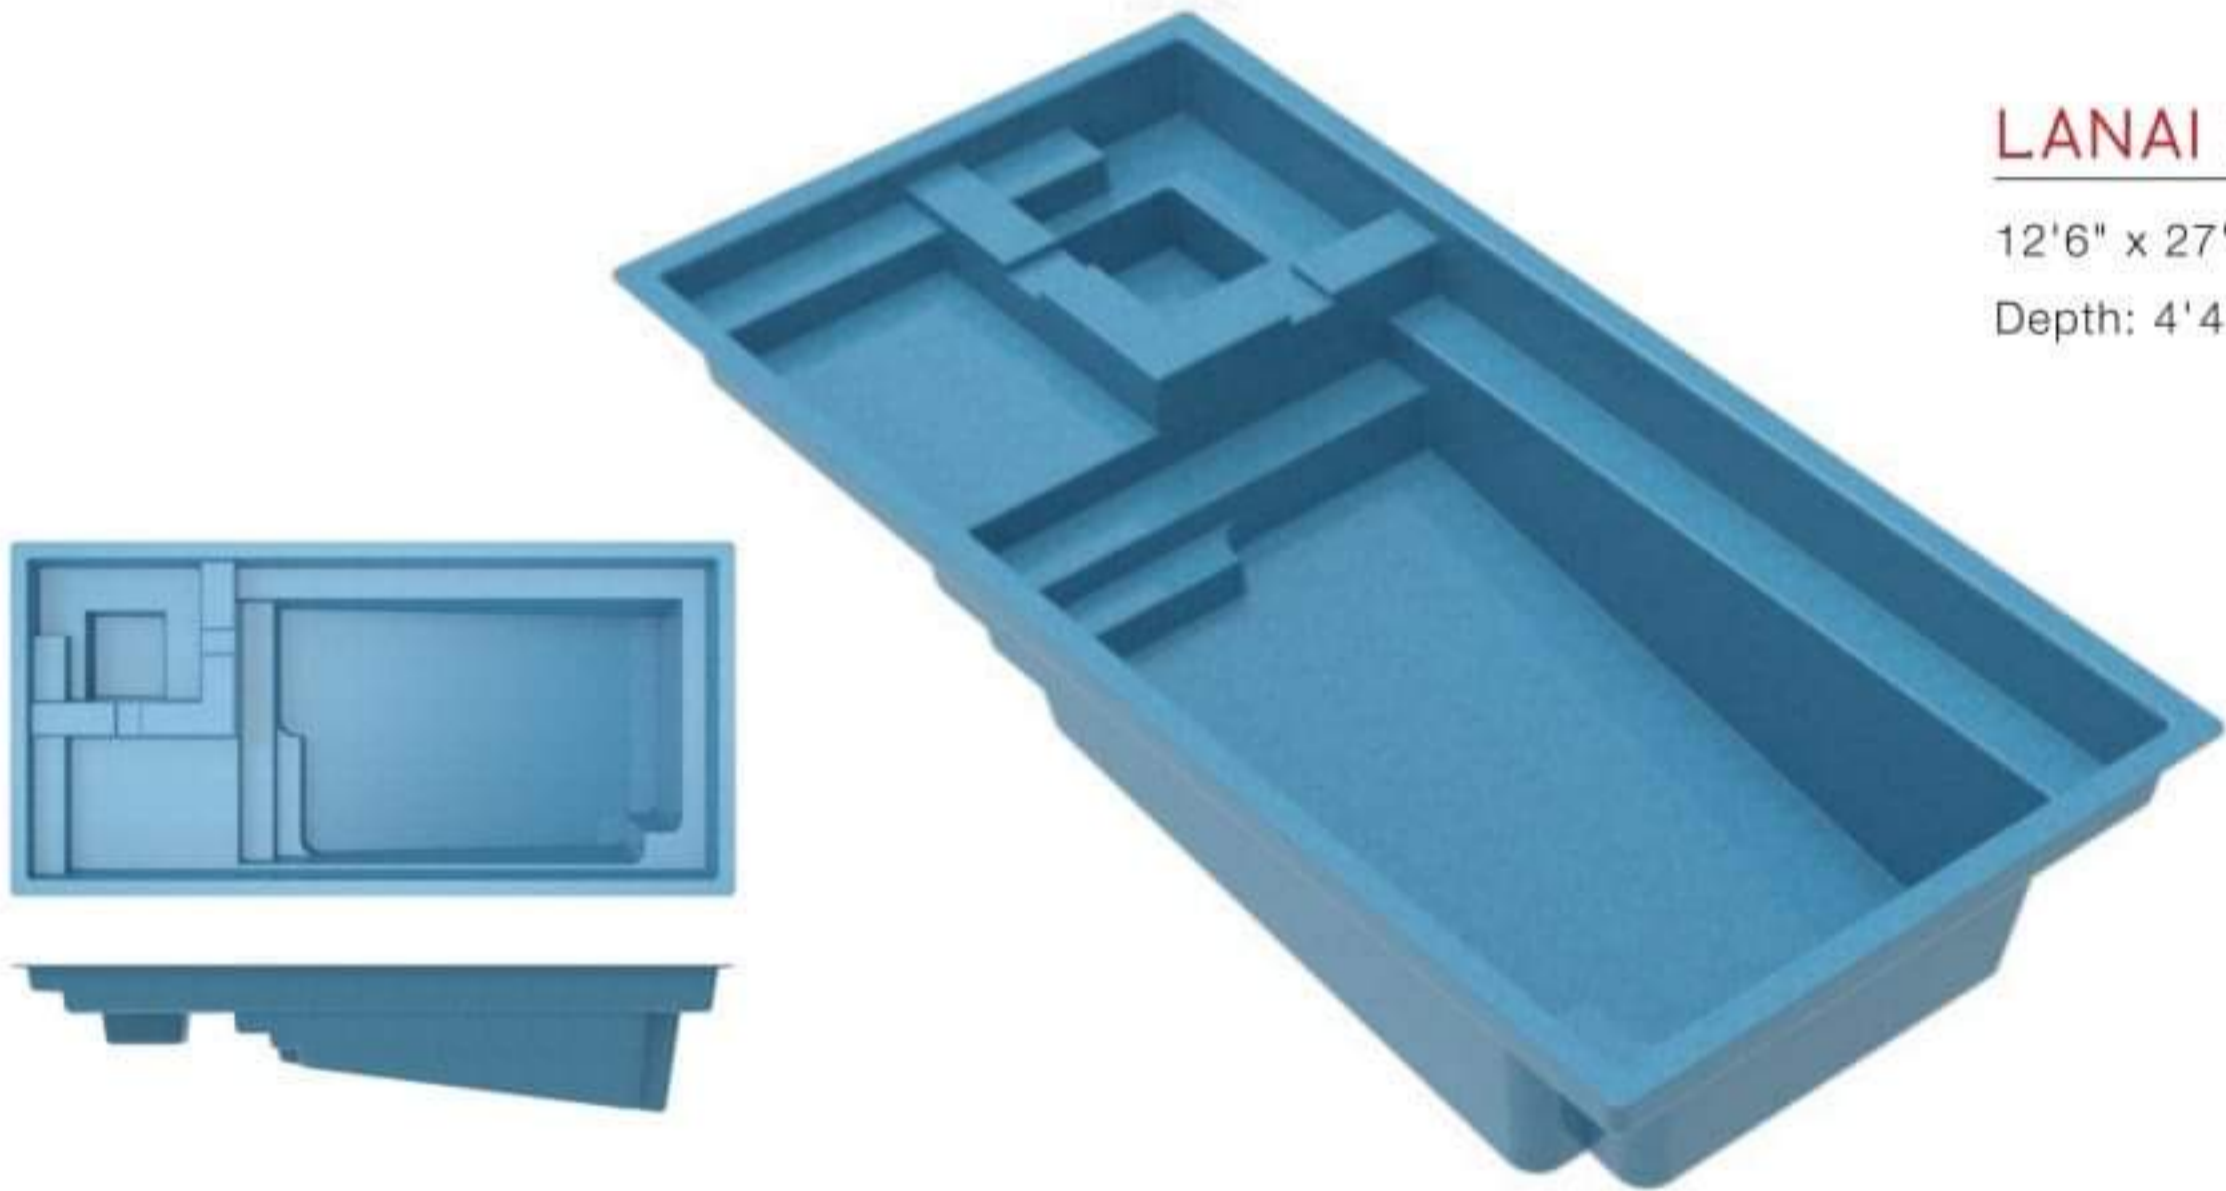

### EMERALD

12' x 25'  
Depth: 3'7" - 5'5"

### ROMAN

11' x 27'  
Depth: 2'6" - 6'2"

### LUAU

12' x 28'  
Depth: 3'4" - 6'1"

## ISLANDER

12' x 24'  
Depth: 3'6" - 5'6"